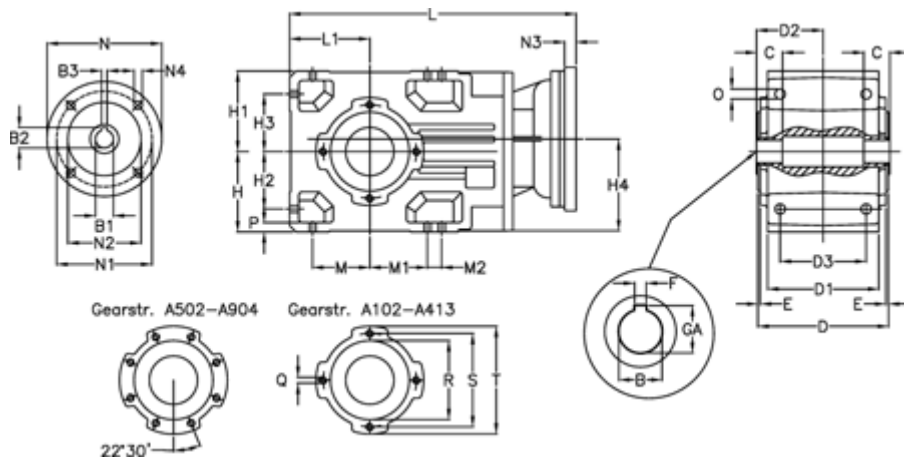

Article number: 296003501184245

Description: Bevel helical gearbox
A352UH35-11,8-P112B5

Measures

B = 35	D3 = 135	H3 = 73.0	N1 = 215	S = 130
B1 = 28	Description = A352 UH35-xx P112 B5	H4 = 114.0	N2 = 180	T = 150
B2 = 31.3	E = 3.5	L = 389.0	N3 = 5	
B3 = 8	F = 12	L1 = 100	N4 = M12x16	
C = 70	GA = 38.3	M = 73.0	O = 12.0	
D = 173	H = 100	M1 = 73.0	P = 11	
D1 = 166	H1 = 100	M2 = 11	Q = M10x17	
D2 = 88.5	H2 = 73.0	N = 250	R = 110	